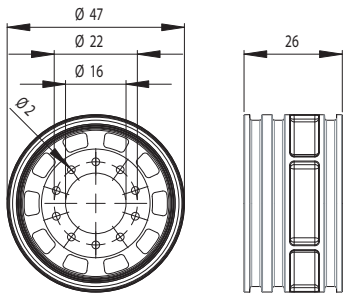

01 wide chromed rim 2 11000052

This model is not a toy. Furthermore it is not qualified for the use of children under the age of 14. Technical changes and modifications are reserved. We do not take any responsibility for misprints or misunderstanding of the construction-detail. Reproducing and multiplying our construction-plans without our permission will be prosecuted. Tamiya and Carson are trademarks from DICKIE-TAMIYA Modellbau GmbH & Co.KG