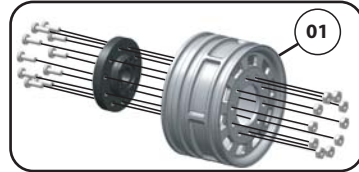

Assembling to a ScaleDRIVE driven front-axle

Item nr.: 74000401

Assembling to a ScaleDRIVE non driven front-axle

Item nr.: 71000315

Assembling to a Tamiya® front-axle

Additional requirement:
 Hub for Tamiya front-axle