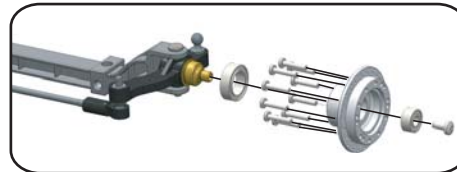

Assembling to a ScaleDRIVE driven front-axle

Item nr.: 74000401

Assembling to a ScaleDRIVE non driven front-axle

Item nr.: 71000315

Assembling to a Tamiya® front-axle

Additional requirement:
 Hub for Tamiya front-axle

Version 1 with plastic hubs item nr.: 74000078
 Version 2 with aluminium hubs item nr.: 74000080
 Displayed: Version 2 in aluminium.

It is possible to fit narrow wheels to the wide rims!

Screws, bearings and hubs come with the corresponding axle- or construction-kits!