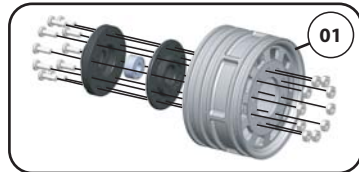

Assembling to a ScaleDRIVE driven front-axle

Item nr.: 74000401

Assembling to a ScaleDRIVE non driven front-axle

Item nr.: 71000315

Assembling to a Tamiya® front-axle

Additional requirement:
 Hub for Tamiya front-axle