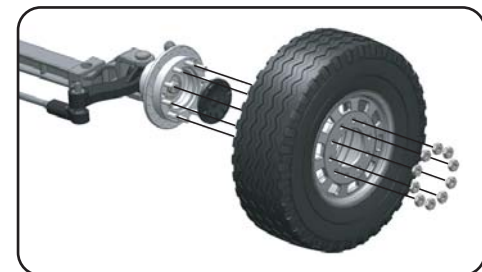

Assembling to a ScaleDRIVE driven front-axle

Item nr.: 74000401

Assembling to a ScaleDRIVE non driven front-axle

Item nr.: 71000315

Assembling to a Tamiya® front-axle

Additional requirement:
 Hub for Tamiya front-axle

Version 1 with plastic hubs item nr.: 74000078
 Version 2 with aluminium hubs item nr.: 74000080
 Displayed: Version 2 in aluminium.

It is possible to fit narrow wheels to the wide rims!

Screws, bearings and hubs come with the corresponding axle- or construction-kits!