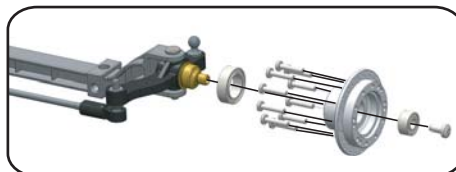

Assembling to a Tamiya® front-axle

Additional requirement:
Hub for Tamiya front-axle