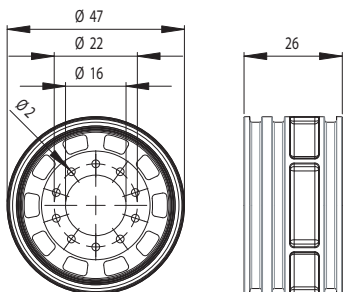

01 wide plastic rim 2 11000050

This model is not a toy. Furthermore it is not qualified for the use of children under the age of 14. Technical changes and modifications are reserved. We do not take any responsibility for misprints or misunderstanding of the construction-detail. Reproducing and multiplying our construction-plans without our permission will be prosecuted. Tamiya and Carson are trademarks from DICKIE-TAMIYA Modellbau GmbH & Co.KG