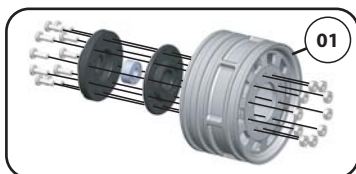

Assembling to a ScaleDRIVE non driven front-axle

Item nr.: 71000315