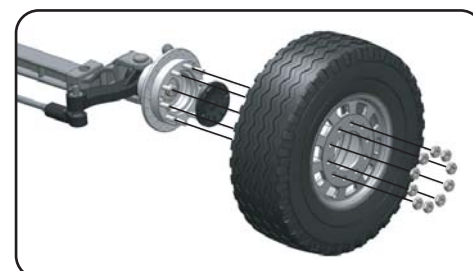

Assembling to a Tamiya® front-axle

Additional requirement:
Hub for Tamiya front-axle